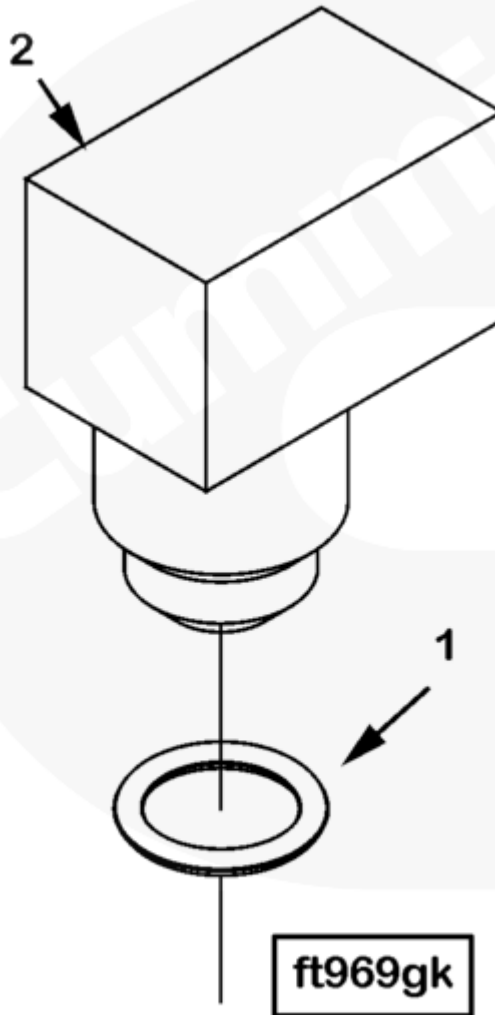

Parts Catalog - Option Detail

Electronic Parts Catalog - Option Detail				
Option	Group	Graphic	Film Card	Date
FT50023	06.03	ft969gk	P23	08-SEP-08
Engines	QSK23 CM2250 K109, QSK23 CM500			

©Cummins Inc

[SMALL](#) | [MEDIUM](#) | [LARGE](#)

Cart	Ref No	Part Number	Part Description	Required	Remarks
View My Cart					
		FT50023	Fuel Plumbing		Fuel plumbing...(More)

					for qsk23 bof engines for
					service.
					Not to be used for
					production.
<input type="checkbox"/>	1	4095896	O-Ring Seal	1	
<input type="checkbox"/>	2	4096182	Plain Adapter Elbow	1	